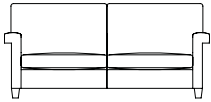

HOYLAND

DOMUS

The following models are available in this collection:

HAYWOOD